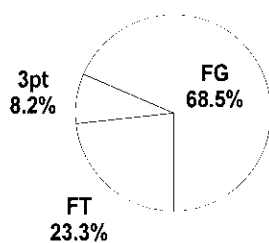

Shot Summary	M/A	%	PTS
3Pt FG	2/8	25.0%	6
2Pt FG	25/47	53.2%	50
Layups - L	2/5	40.0%	4
Layups - R	5/7	71.4%	10
Dunks	0/0	0.0%	0
Putbacks	5/7	71.4%	10
Overall Shooting	27/55	49.1%	56
Free Throws	17/32	53.1%	17
Total Points			73

Scoring Distribution