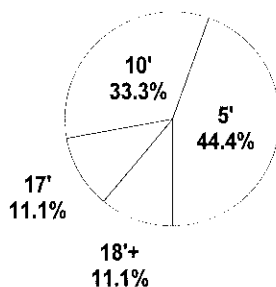

Shot Summary	M/A	%	PTS
3Pt FG	2/8	25.0%	6
2Pt FG	25/47	53.2%	50
Layups - L	2/5	40.0%	4
Layups - R	5/7	71.4%	10
Dunks	0/0	0.0%	0
Putbacks	5/7	71.4%	10
Overall Shooting	27/55	49.1%	56
Free Throws	17/32	53.1%	17
Total Points			73

Scoring Distribution

Scoring Locations

By Period	FG	FGA	FG%	3Pt	3PA	3P%	FT	FTA	FT%	PTS	ORB	DRB	TR	PF	AST	TO	BS	ST	P/S
1st Period	14	16	87.5	1	1	100	1	2	50.0	30	2	4	6	4	8	5	0	4	1.76
2nd Period	7	15	46.7	0	3	0.00	4	7	57.1	18	4	7	11	8	0	5	1	6	1.00
3rd Period	4	10	40.0	1	3	33.3	5	11	45.5	14	3	2	5	1	2	3	0	3	0.93
4th Period	2	14	14.3	0	1	0.00	7	12	58.3	11	8	6	14	5	0	2	1	0	0.55
Game	27	55	49.1	2	8	25.0	17	32	53.1	73	17	19	36	18	10	15	2	13	1.03

Scoring Breakdown

Scoring Range

KHSAA Basketball - TEAM SHOT CHART for the Letcher County Central Lady Cougars
 Lexington Catholic Lady Knights vs. Letcher County Central Lady Cougars
 DATE: 03/24/2006 TIME: 12 Noon CST SITE: Diddle Arena-Bowling Green, KY