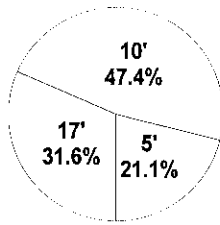

Scoring Range