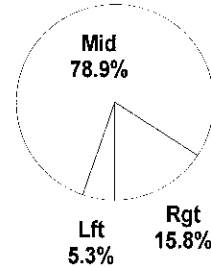

Scoring Locations